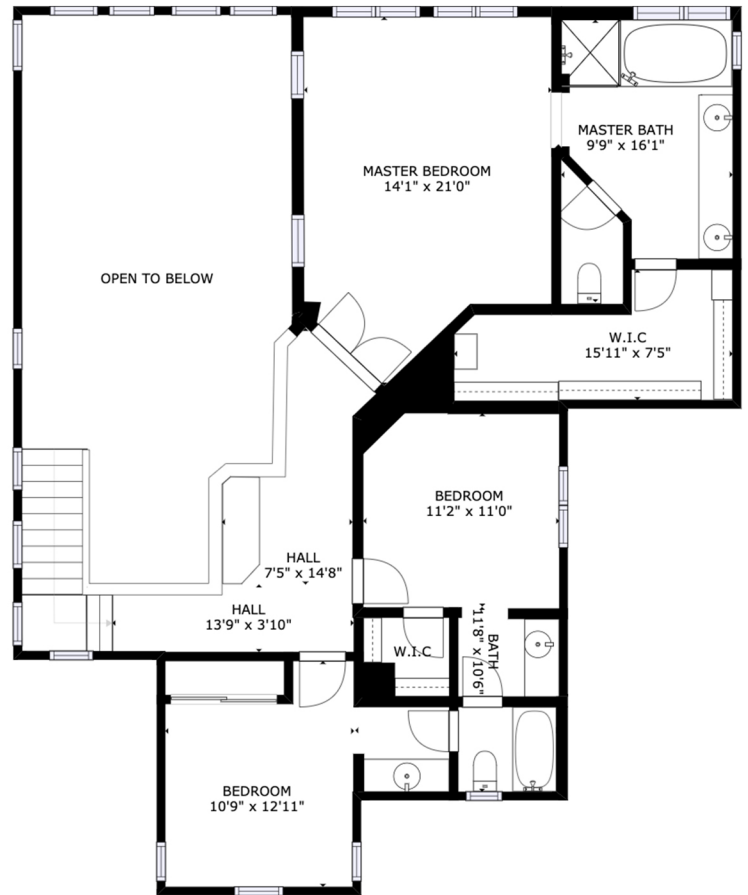

# 3640 TORREY VIEW COURT

Approximately 2,414 Square Feet

4 Bedrooms

3 Bathroom

3 Car Garage

FIRST FLOOR

SECOND FLOOR