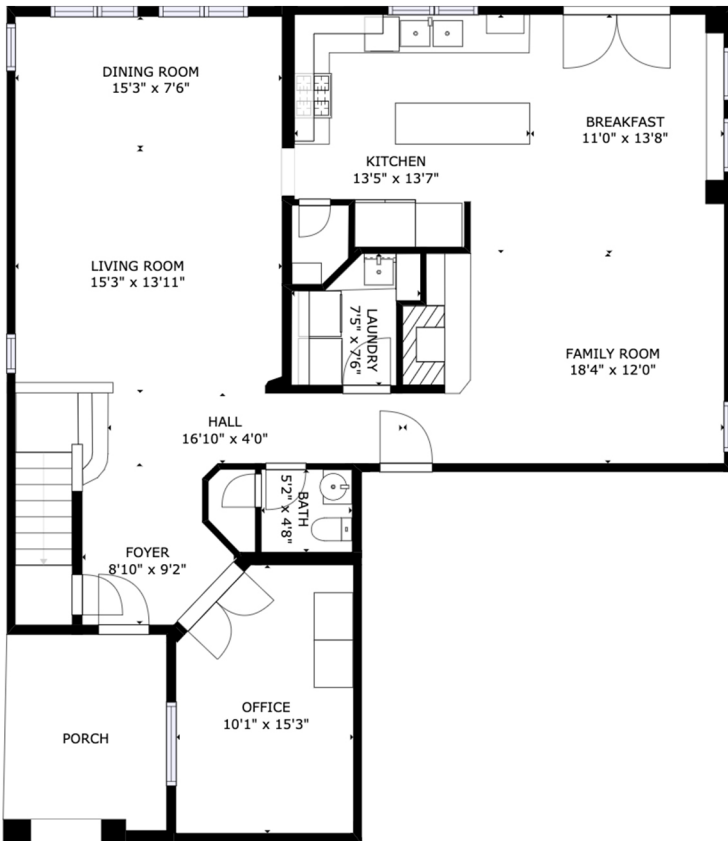

# 3640 TORREY VIEW COURT

Approximately 2,414 Square Feet

4 Bedrooms

3 Bathroom

3 Car Garage

FIRST FLOOR

SECOND FLOOR